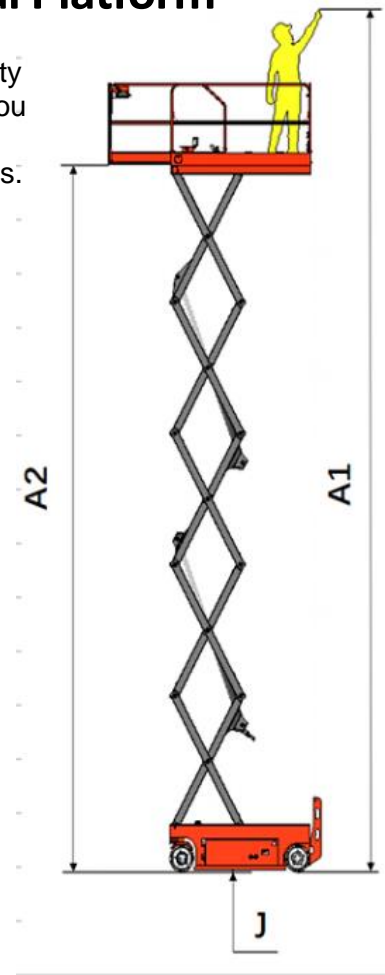

## EKKO ES120E-LI Scissor Lift Aerial Platform

The EKKO ES120E-LI Scissor Aerial Work Platform is a 700-lb capacity compact platform with four wheels and curtis controller which allows you to make lifting, transporting loads, and moving products easily and safely. This product also complies with GB25849 and EN280 standards.

- Load Capacity 700 lb.
- Raised Height 39' (468")
- Lowered Height 102.36"
- Size: Length 89" x Width 45"
- Steel construction
- 3 Years Limited Warranty

Model		ES120E-LI
Load Capacity	(lb.)	700
Maximum Number of Workers (indoor/outdoor)		2/-
Lifting height Max.	(in)	468' (39')
Length/Width	(in)	94.5/45.27
Platform Extension Size	(in)	39.37
Max Working Height	(in)	547" (45.6')
Lowered height	(in)	102.36" (8.5')
Guardrail height	(in)	43.3
Driving Speed (Lifted state/lowered state)	(km/h)	0-0.8/0-3.2
Rise/fall time	(S)	52/52
Battery	(V/Ah)	25.6V/230AH Lithium
Charger	A	36A
Service Weight	(lb.)	6590