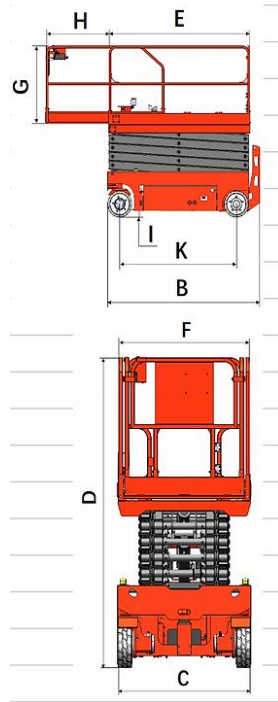

## EKKO ES120E-LI Scissor Lift Aerial Platform

The EKKO ES120E-LI Scissor Aerial Work Platform is a 700-lb capacity compact platform with four wheels and curtis controller which allows you to make lifting, transporting loads, and moving products easily and safely. This product also complies with GB25849 and EN280 standards.

- Load Capacity 700 lb.
- Raised Height 39' (468")
- Lowered Height 102.36"
- Size: Length 89" x Width 45"
- Steel construction
- 3 Years Limited Warranty

Model		ES120E-LI
Load Capacity	(lb.)	700
Maximum Number of Workers (indoor/outdoor)		2/-
Lifting height Max.	(in)	468' (39')
Length/Width	(in)	94.5/45.27
Platform Extension Size	(in)	39.37
Max Working Height	(in)	547" (45.6')
Lowered height	(in)	102.36" (8.5')
Guardrail height	(in)	43.3
Driving Speed (Lifted state/lowered state)	(km/h)	0-0.8/0-3.2
Rise/fall time	(S)	52/52
Battery	(V/Ah)	25.6V/230AH Lithium
Charger	A	36A
Service Weight	(lb.)	6590